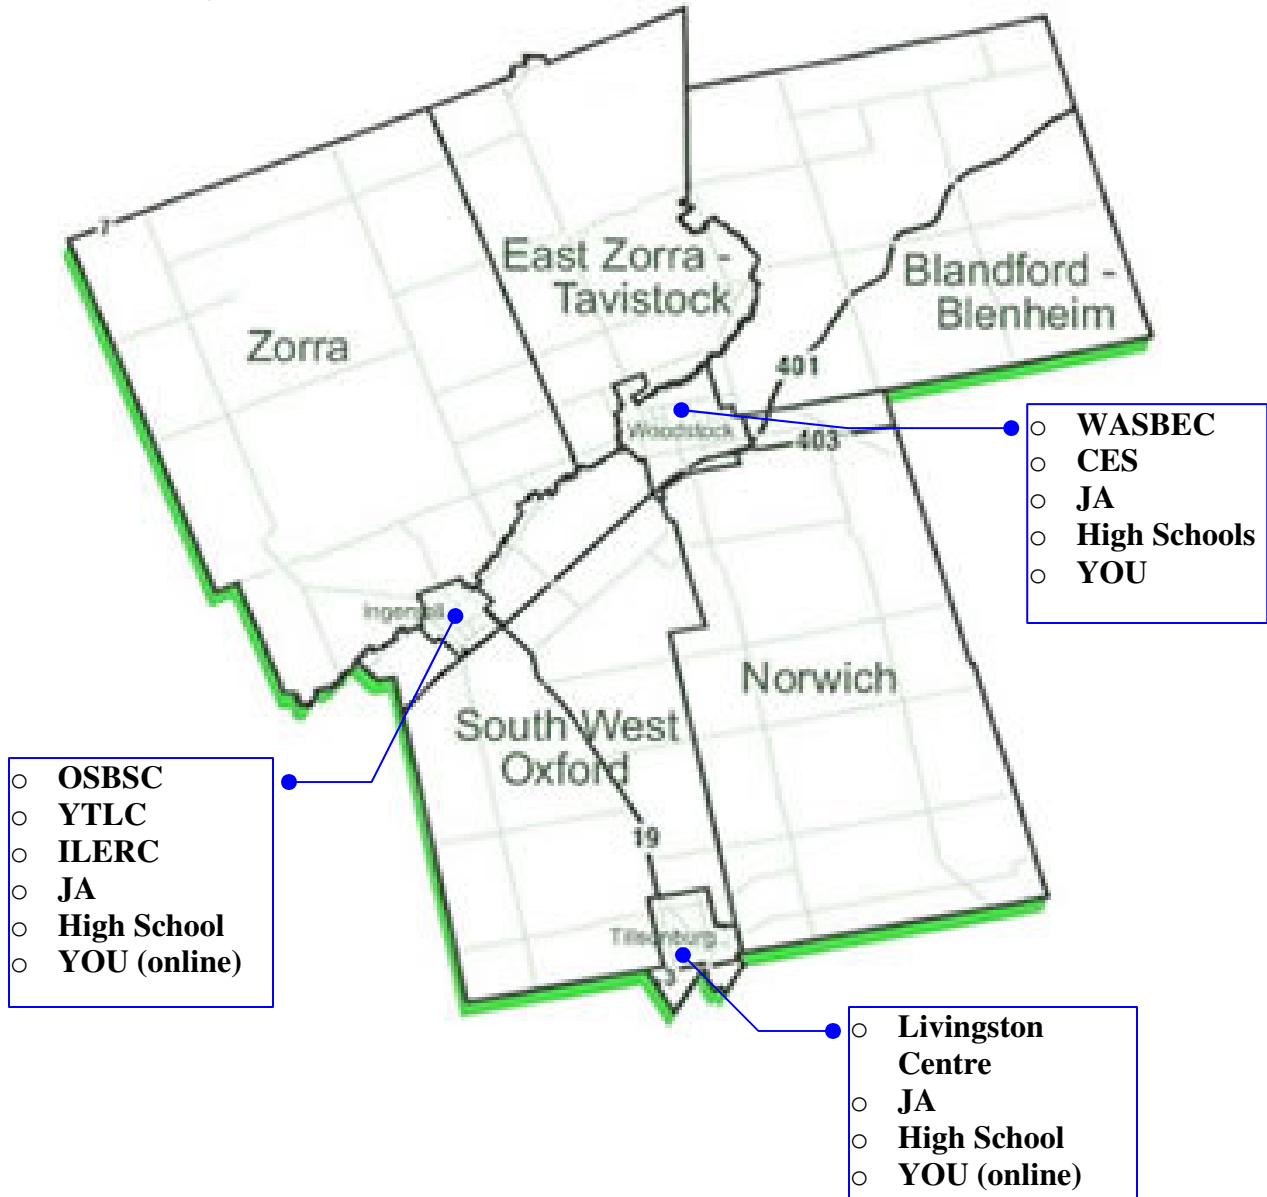

Oxford County – Youth Self Employment Resources

Location of Assets

CES	Community Employment Services	JA	Junior Achievement
WASBEC	Woodstock Small Business Enterprise Centre	YOU	Youth Opportunities Unlimited
SB	School Boards	YTLC	Youth Technology Learning Centre
OSBSC	Oxford Small Business Support Centre		
ILERC	Ingersoll Learning Employment Resource Ctr		